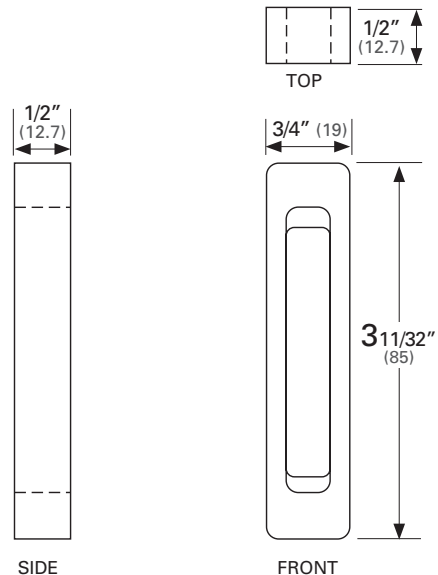

## Dimensions

Once installed, this edge pull sits virtually flush with the edge of the door and has no visible screw fixings.

Timber Edge Pull in Satin Chrome

## Dimensions

Drawings & pictures are not to scale. All dimensions in inches (and mm).

© All copyright and other property in this document is reserved by Cavity Sliders USA Inc. Details and specifications are subject to change without notice. Whilst all care is taken to ensure the accuracy of all information, no responsibility will be accepted for any errors or omissions. © CAVILOCK is a Registered Trademark. CAVILOCK LOUEY™, CAVILOCK TIMBER EDGE PULL™ (O.D. 2005), 60141/2 - 03.2017