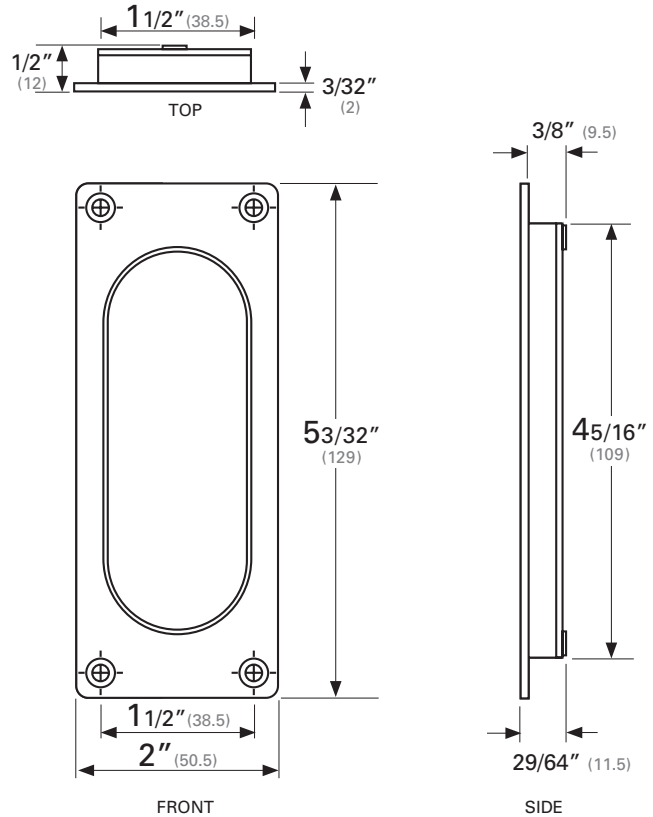

# Louey SideHandle

The **Louey** is a high quality side handle machined from brass, finished in either brushed chrome or oil rubbed bronze. The handle has four countersunk fixing points at its corners and a 3/8" deep recessed hand grip for a positive pull on even heavy doors.

## Timber EdgePull

The **Timber Edge Pull** is a high-quality front edge pull for timber doors, often used together with the Louey.

*CaviLock Louey handles on Bi-Parting pocket doors.*

*CaviLock Louey with Timber Edge Pull in Satin Chrome*

## Dimensions

## Dimensions

Drawings & pictures are not to scale. All dimensions in inches (and mm).

© All copyright and other property in this document is reserved by Cavity Sliders USA Inc. Details and specifications are subject to change without notice. Whilst all care is taken to ensure the accuracy of all information, no responsibility will be accepted for any errors or omissions. © CAVILOCK is a Registered Trademark. CAVILOCK LOUEY™, CAVILOCK TIMBER EDGE PULL™ (O.D. 2005), 60141/2 - 03.2017